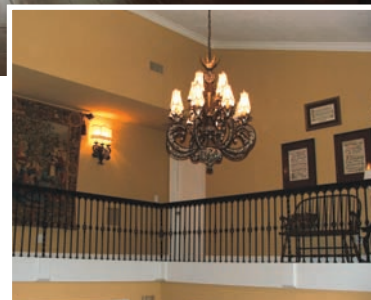

## *La Bella Interiors & Lutz Lakefront Estate*

A lush country landscape, backyard lake view, and Frank Lloyd Wright-style architecture make Joy Sutton's home an eye-catcher; but what is inside makes it a true work of art. The two-story, 4,700 sq. ft. home located on almost an acre of prime real estate in Lutz was built in 1984 and was in dire need of an interior facelift. Designer and Owner Jay Tenuta and his associate, Kathy Hsu, of La Bella Interiors spent almost seven months working diligently to provide Sutton with a masterpiece to call home.

The interior re-design included the entire first floor except for the kitchen and involved new flooring, crown molding, furniture, accessories, and a great eye for design. Although they made so many changes to the home, the biggest impact came from the re-design of the entrance and foyer. The designers replaced the front double doors with beautiful custom glass doors encased in elegant black framing.